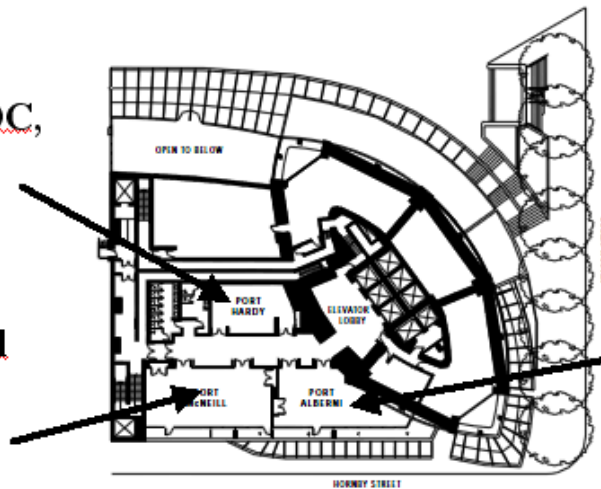

Sheraton Vancouver WALL CENTRE HOTEL

*Sheraton Vancouver Wall Centre Hotel
Function room locations*

Grand Ballroom Level -- North Tower

Monday
Awards
Breakfast
BC & Passage

Doctoral
Consortium C

Grand
Ballroom A
SCM, SCM
Tutorial

C: LM, GNL

D: HBOM, TOEC

Junior Ballroom

A: PITM

B: OMM

C: OMM, SOHL, CIM

EROM, PLQ, HOM,

D: SOHL

Sheraton Vancouver

WALL CENTRE
HOTEL

Level 4 -- North Tower

Sessions:
Port Hardy
GOSM, TODC,
ROM

Sessions:
Port McNeill
OME, OEE

Sessions:
Port Alberni
SOM, PRF

3rd Floor -- Residential Tower

Session
SCM

Session
CIM

Sheraton Vancouver

WALL CENTRE
HOTEL

Level 4 -- South Tower

3rd Floor -- South Tower