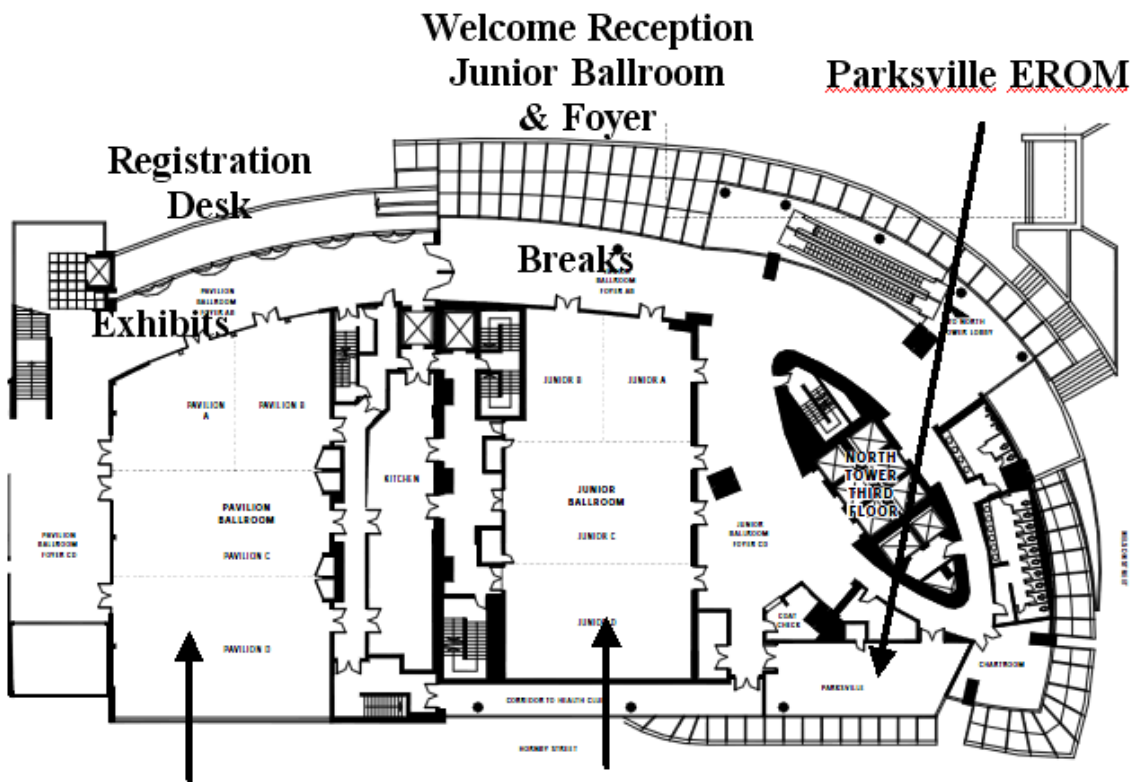

Sheraton Vancouver WALL CENTRE HOTEL

*Sheraton Vancouver Wall Centre Hotel
Function room locations*

Grand Ballroom Level -- North Tower

Monday
Awards
Breakfast
BC & Passage

Doctoral
Consortium C

Grand
Ballroom A
SCM, SCM
Tutorial

Presidential
Reception
A & D

Grand
Ballroom D
HOM

Behavioral OM
College Mini-
Conference D

Sheraton Vancouver
WALL CENTRE
HOTEL

Third Floor Session Rooms -- North Tower

Pavillion Ballroom

A: PLQ

B: GNL

C: LM, GNL

D: HBOM, TOEC

Junior Ballroom

A: PITM

B: OMM

C: OMM, SOHL, CIM

EROM, PLQ, HOM,

D: SOHL

Sheraton Vancouver

WALL CENTRE
HOTEL

Level 4 -- North Tower

Sessions:
Port Hardy
GOSM, TODC,
ROM

Sessions:
Port McNeill
OME, OEE

Sessions:
Port Alberni
SOM, PRF

3rd Floor -- Residential Tower

Session
SCM