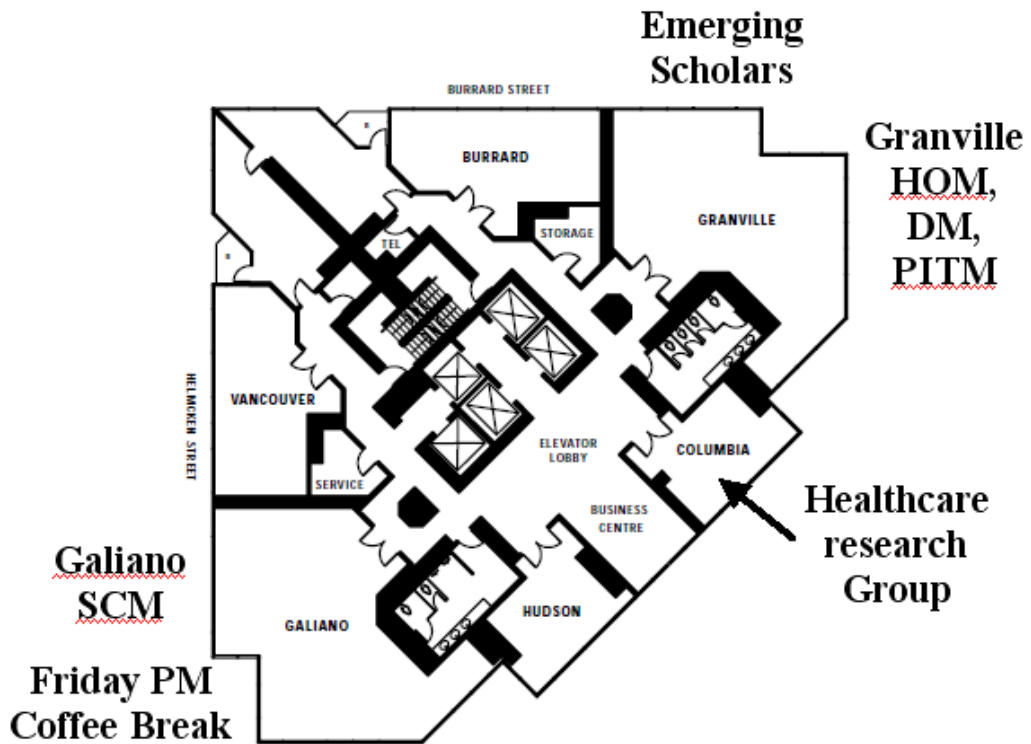

Sheraton Vancouver WALL CENTRE HOTEL

*Sheraton Vancouver Wall Centre Hotel
Function room locations*

Grand Ballroom Level -- North Tower

Monday
Awards
Breakfast
BC & Passage

Doctoral
Consortium C

Grand
Ballroom A
SCM, SCM
Tutorial

Presidential
Reception
A & D

Grand
Ballroom D
HOM

Behavioral OM
College Mini-
Conference D

Sheraton Vancouver
WALL CENTRE
HOTEL

Third Floor Session Rooms -- North Tower

Pavillion Ballroom

A: PLQ

B: GNL

Sheraton Vancouver

WALL CENTRE
HOTEL

Level 4 -- North Tower

Sessions:
Port Hardy
GOSM, TODC,
ROM

Sessions:
Port McNeill
OME, OEE

Sessions:
Port Alberni
SOM, PRF

3rd Floor -- Residential Tower

Session
SCM

Session
CIM

Sheraton Vancouver

WALL CENTRE
HOTEL

Level 4 -- South Tower

3rd Floor -- South Tower