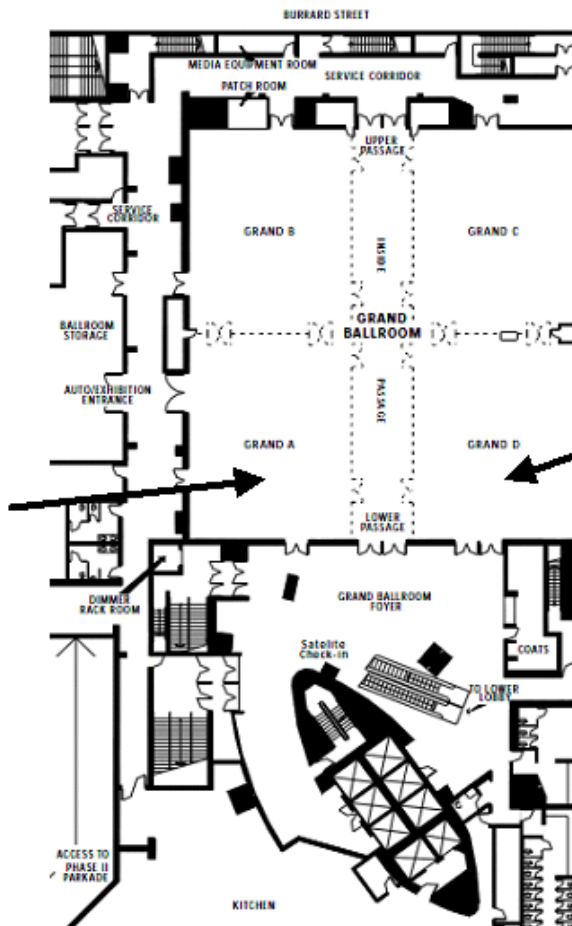

Sheraton Vancouver WALL CENTRE HOTEL

*Sheraton Vancouver Wall Centre Hotel
Function room locations*

Grand Ballroom Level -- North Tower

Monday
Awards
Breakfast
BC & Passage

Doctoral
Consortium C

Grand
Ballroom A
SCM, SCM
Tutorial

Presidential
Reception
A & D

Grand
Ballroom D
HOM

Behavioral OM
College Mini-
Conference D

Sheraton Vancouver
WALL CENTRE
HOTEL

Third Floor Session Rooms -- North Tower

Pavillion Ballroom

A: PLQ

B: GNL

Sheraton Vancouver

WALL CENTRE
HOTEL

Level 4 -- North Tower

Sessions:
Port Hardy
GOSM, TODC,
ROM

Sessions:
Port McNeill
OME, OEE

Sessions:
Port Alberni
SOM, PRF

3rd Floor -- Residential Tower

Session
SCM

Session
CIM

Sheraton Vancouver

WALL CENTRE
HOTEL

Level 4 -- South Tower

3rd Floor -- South Tower