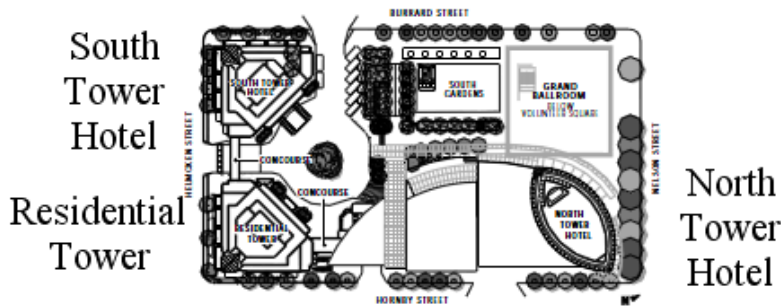

Sheraton Vancouver WALL CENTRE HOTEL

*Sheraton Vancouver Wall Centre Hotel
Function room locations*

Grand Ballroom Level -- North Tower

Monday
Awards
Breakfast
BC & Passage

Doctoral
Consortium C

Grand
Ballroom A
SCM, SCM
Tutorial

Presidential
Reception
A & D

Grand
Ballroom D
HOM

Behavioral OM
College Mini-
Conference D

Sheraton Vancouver
WALL CENTRE
HOTEL

Third Floor Session Rooms -- North Tower

Pavillion Ballroom

A: PLQ

B: GNL

Sheraton Vancouver

WALL CENTRE
HOTEL

Level 4 -- North Tower

Sessions:
Port Hardy
GOSM, TODC,
ROM

Sessions:
Port McNeill
OME, OEE

Sessions:
Port Alberni
SOM, PRF

3rd Floor -- Residential Tower

Session
SCM

Session
CIM

Sheraton Vancouver

WALL CENTRE
HOTEL

Level 4 -- South Tower

3rd Floor -- South Tower