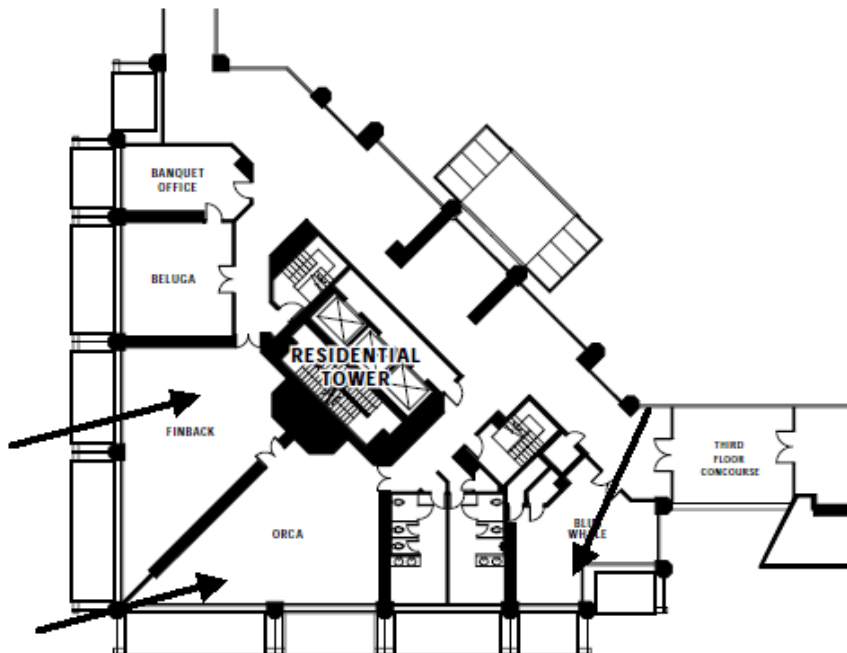

Sheraton Vancouver WALL CENTRE HOTEL

*Sheraton Vancouver Wall Centre Hotel
Function room locations*

Grand Ballroom Level -- North Tower

Monday
Awards
Breakfast
BC & Passage

Doctoral
Consortium C

Grand
Ballroom A
SCM, SCM
Tutorial

Presidential
Reception
A & D

Grand
Ballroom D
HOM

Behavioral OM
College Mini-
Conference D

Sheraton Vancouver
WALL CENTRE
HOTEL

Third Floor Session Rooms -- North Tower

Pavillion Ballroom

A: PLQ

B: GNL

Sheraton Vancouver

WALL CENTRE
HOTEL

Level 4 -- North Tower

Sessions:
Port Hardy
GOSM, TODC,
ROM

Sessions:
Port McNeill
OME, OEE

Sessions:
Port Alberni
SOM, PRF

3rd Floor -- Residential Tower

Session
SCM

Session
CIM

Sheraton Vancouver

WALL CENTRE
HOTEL

Level 4 -- South Tower

3rd Floor -- South Tower